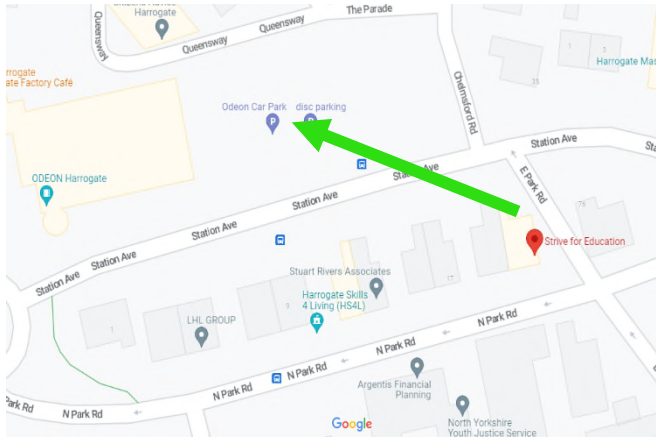

Finding us and Parking Information

Contact details:

Strive for Education

21 North Park Road

Harrogate HG1 5PD

01423 649070

Strive Buildings (19 & 21)

Parking:

Option 2: Opposite our Strive building there is parking on East Park Road and on Queen Parade. This is **3hr parking** and you will **need a parking disc**. We have spare parking discs in our office if required. Parking is more readily available here.

Option 3: The Odeon cinema car park is located across the road behind the Strive building. **Charges apply** to park here. 1hr (£0.70) 2hrs (£1.40) 3hrs (£2.10)

Strive Building

Car Park

-  Free all-day parking with no disc
-  3hr parking with a disc
-  Chargeable parking

By Train

We are a short walk from the Harrogate train station

By bus

The 'Odeon' bus stops are just to the rear of the Strive building on Station Avenue.