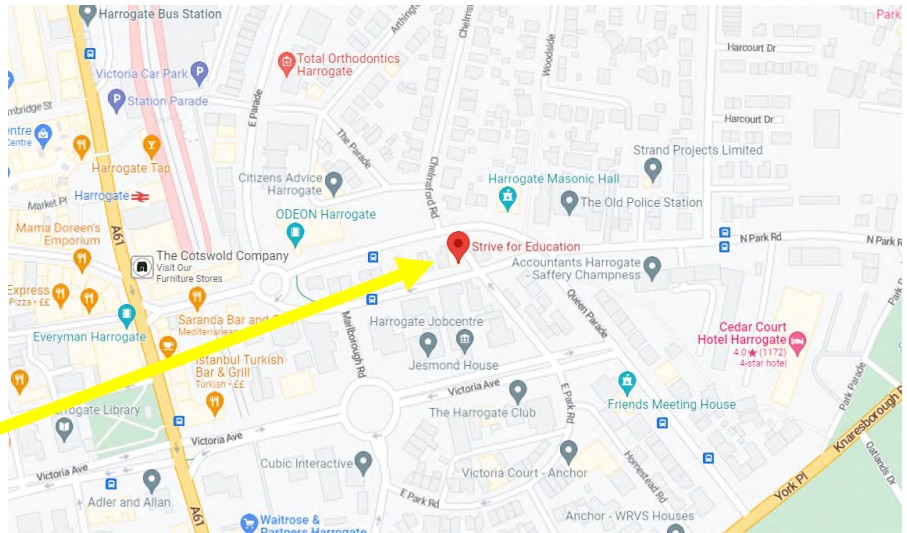

Finding us and Parking Information

Contact details:

Strive for Education

21 North Park Road

Harrogate HG1 5PD

01423 649070

Strive Buildings (19 & 21)

Parking:

Option 2: Opposite our Strive building there is parking on East Park Road and on Queen Parade. This is **3hr parking** and you will **need a parking disc**. We have spare parking discs in our office if required. Parking is more readily available here.

Option 3: The Odeon cinema car park is located across the road behind the Strive building. **Charges apply** to park here. 1hr (£0.70) 2hrs (£1.40) 3hrs (£2.10)

Strive Building

Car Park

-  Free all-day parking with no disc
-  3hr parking with a disc
-  Chargeable parking

By Train

We are a short walk from the Harrogate train station

By bus

The 'Odeon' bus stops are just to the rear of the Strive building on Station Avenue.