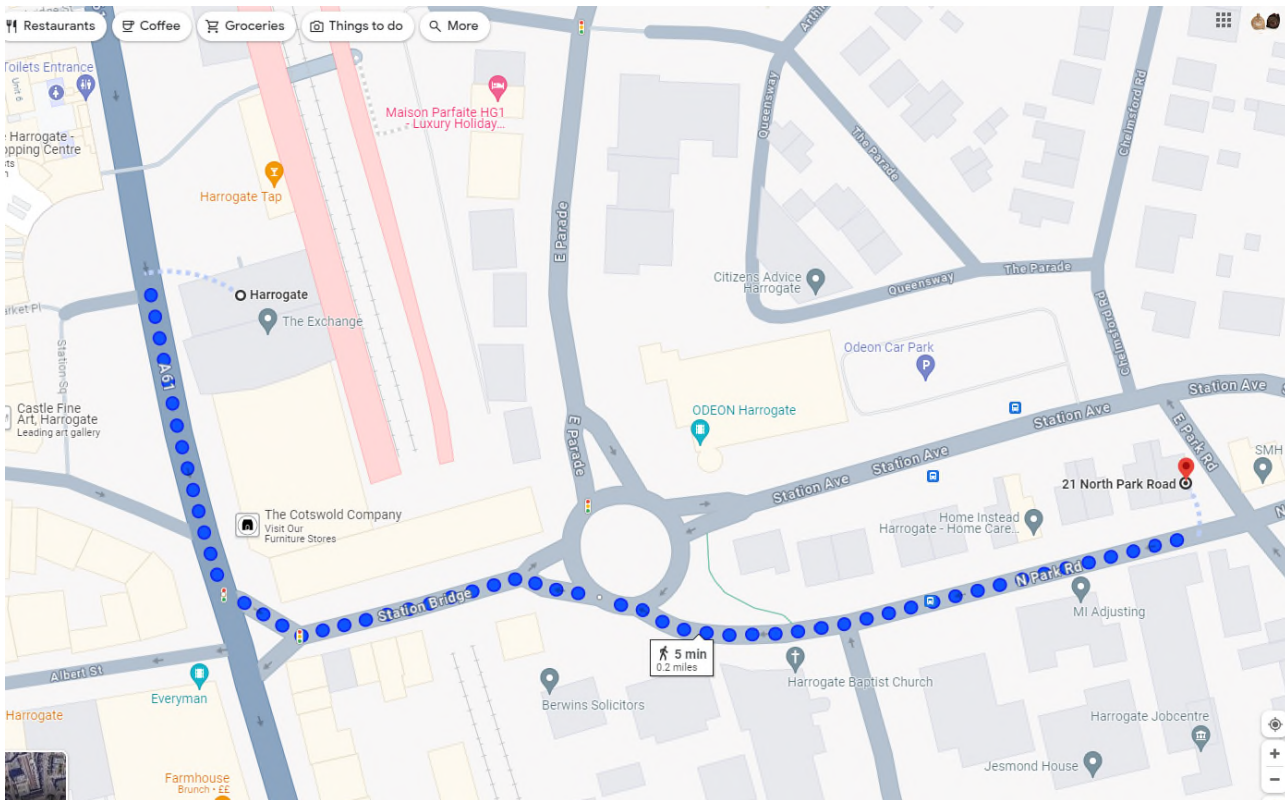

Option 2: Opposite our Strive building there is parking on East Park Road and on Queen Parade. This is **3hr parking** and you will **need a parking disc**. We have spare parking discs in our office if required. Parking is more readily available here.

Option 3: The Odeon cinema car park is located across the road behind the Strive building. **Charges apply** to park here. 1hr (£0.70) 2hrs (£1.40) 3hrs (£2.10)

Strive Building

Car Park

-  Free all-day parking with no disc
-  3hr parking with a disc
-  Chargeable parking

By Train

We are a short walk from the Harrogate train station

By bus

The 'Odeon' bus stops are just to the rear of the Strive building on Station Avenue.