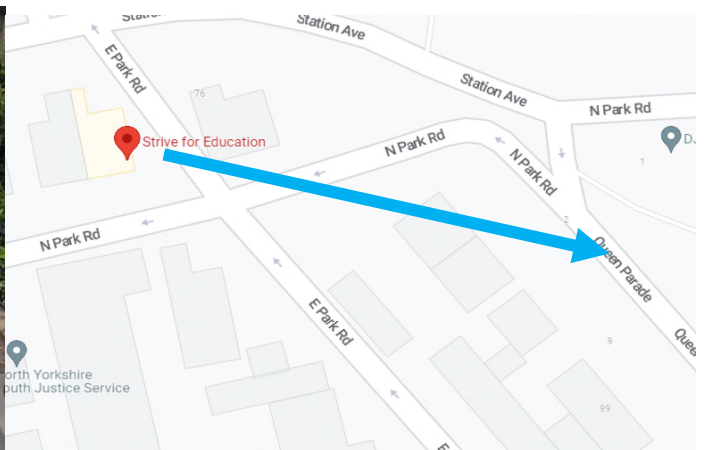

Finding us and Parking Information

Contact details:

Strive for Education

21 North Park Road

Harrogate HG1 5PD

01423 649070

Strive Buildings (19 & 21)

Parking:

Option 2: Opposite our Strive building there is parking on East Park Road and on Queen Parade. This is **3hr parking** and you will **need a parking disc**. We have spare parking discs in our office if required. Parking is more readily available here.

Option 3: The Odeon cinema car park is located across the road behind the Strive building. **Charges apply** to park here. 1hr (£0.70) 2hrs (£1.40) 3hrs (£2.10)

Strive Building

Car Park

-  Free all-day parking with no disc
-  3hr parking with a disc
-  Chargeable parking

By Train

We are a short walk from the Harrogate train station

By bus

The 'Odeon' bus stops are just to the rear of the Strive building on Station Avenue.