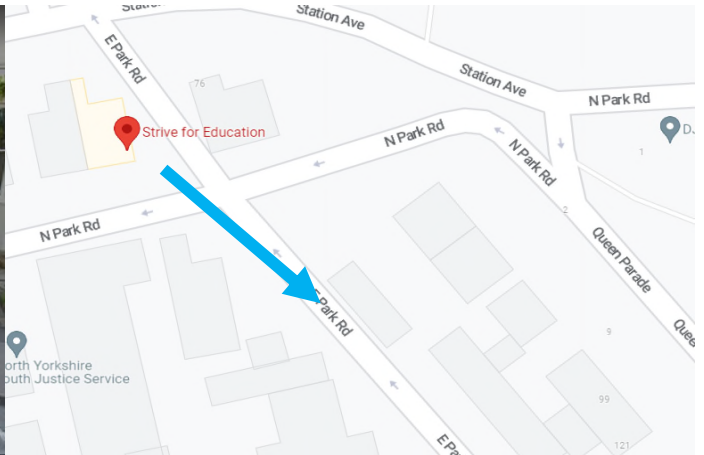

Finding us and Parking Information

Contact details:

Strive for Education

21 North Park Road

Harrogate HG1 5PD

01423 649070

Strive Buildings (19 & 21)

Parking:

Option 2: Opposite our Strive building there is parking on East Park Road and on Queen Parade. This is **3hr parking** and you will **need a parking disc**. We have spare parking discs in our office if required. Parking is more readily available here.

Option 3: The Odeon cinema car park is located across the road behind the Strive building. **Charges apply** to park here. 1hr (£0.70) 2hrs (£1.40) 3hrs (£2.10)

Strive Building

Car Park

-  Free all-day parking with no disc
-  3hr parking with a disc
-  Chargeable parking

By Train

We are a short walk from the Harrogate train station

By bus

The 'Odeon' bus stops are just to the rear of the Strive building on Station Avenue.